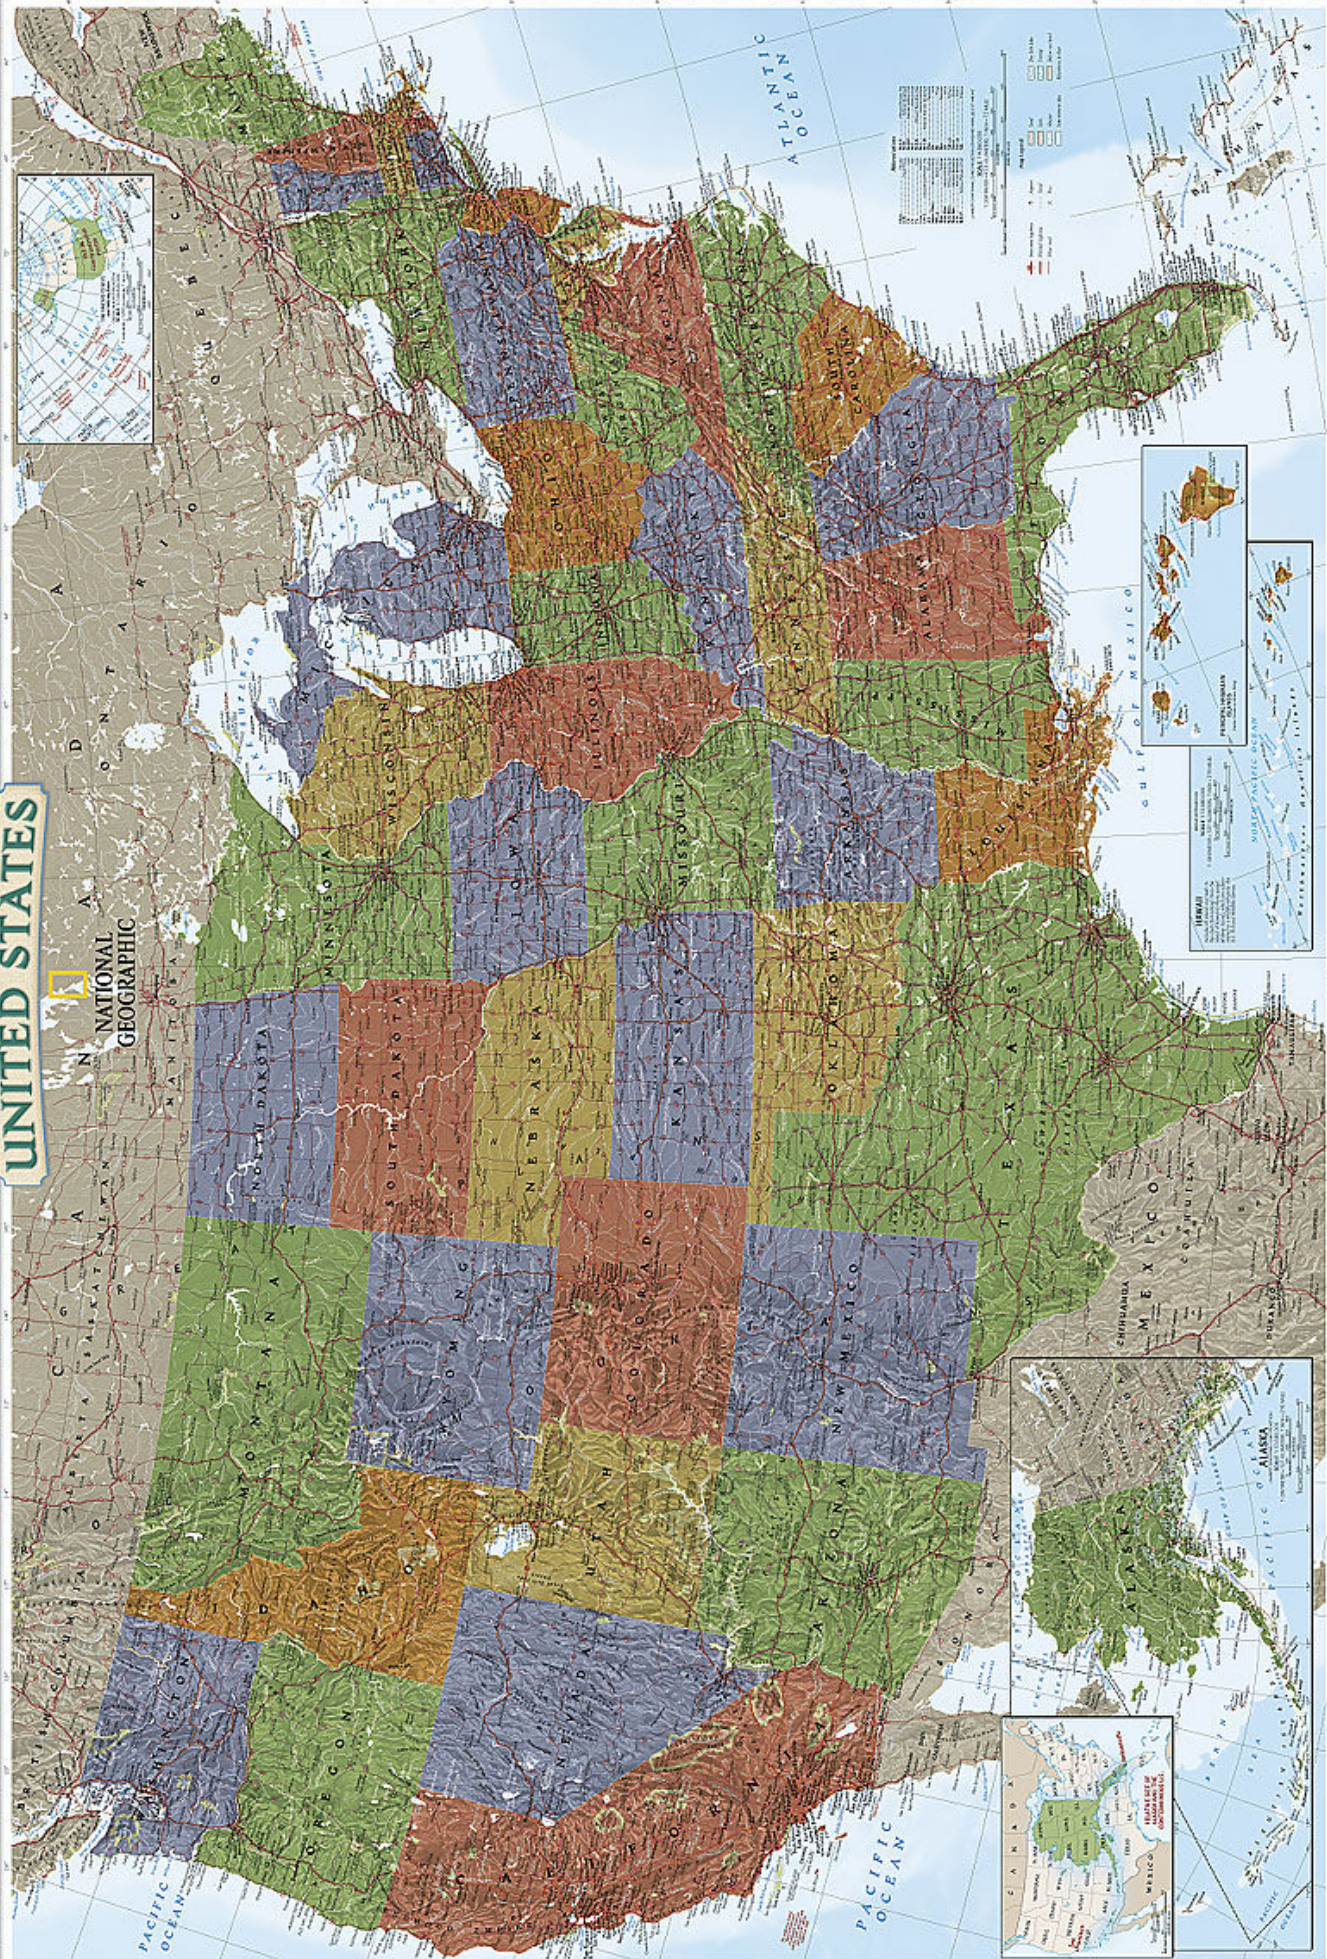

UNITED STATES

NATIONAL GEOGRAPHIC